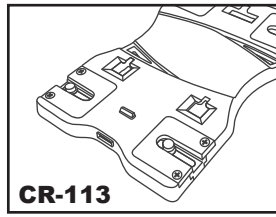

CARGO BOX

INSTRUCTION BY PURCHASED OPTION

SW-KC-115 +

STEP1. Instal

STEP2. Adjust

STEP3. Push and lock

STEP4. Release unlock